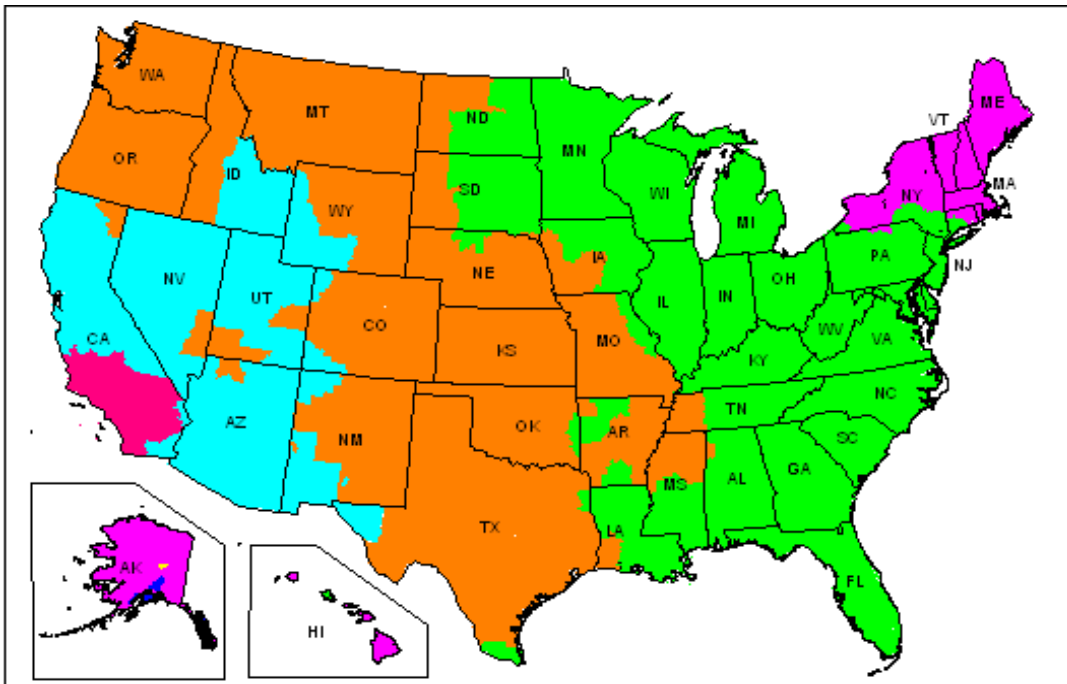

## Fed Ex Shipping Rates

### Standard Overnight

Place	6 Pounds	12 Pounds	16 Pounds
Pink Zone	\$25.00	\$22.00	\$26.00
Blue Zone	\$49.00	\$45.00	\$56.00
Orange Zone	\$60.00	\$66.00	\$80.00
Green Zone	\$65.00	\$72.00	\$86.00
Purple Zone	\$66.00	\$74.00	\$86.00

### 2 Day Air Rates

Place	6 Pounds	12 Pounds	16 Pounds
Pink Zone	\$17.00	\$18.00	\$21.00
Blue Zone	\$22.00	\$12.00	\$24.00
Orange Zone	\$33.00	\$39.00	\$43.00
Green Zone	\$43.00	\$47.00	\$62.00
Purple Zone	\$44.00	\$47.00	\$63.00

4 Jars ≈ 6 pounds      6 Jars ≈ 9 pounds      12 Jars ≈ 15 Pounds

**\*All Fed Ex Shipping Rates are estimates and subject to change at anytime.**

Map Legend:	
	Pink Zone
	Blue Zone
	Orange Zone
	Green Zone
	Purple Zone